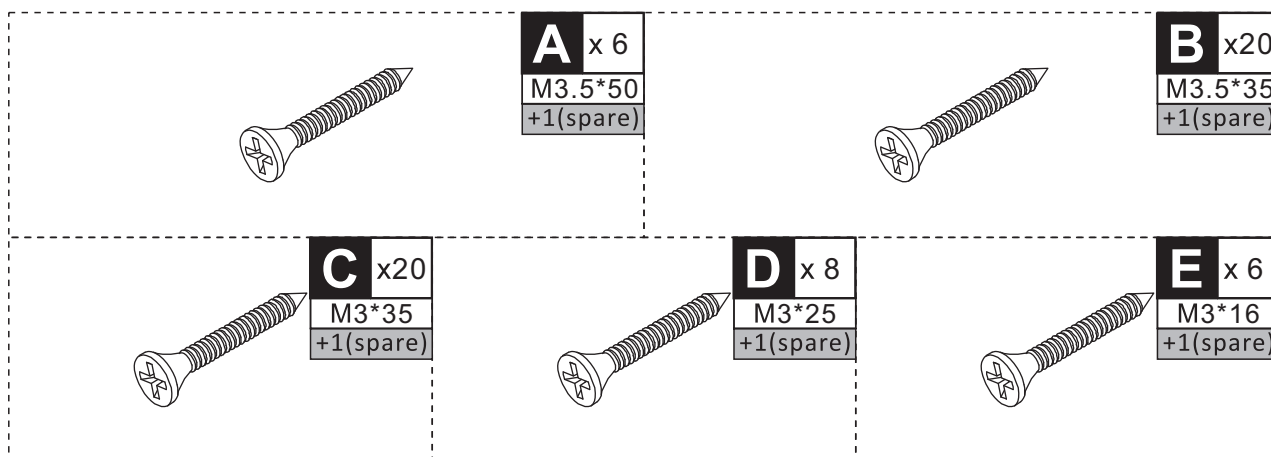

PawHut

INdjb010_GL_

D51-191

IMPORTANT, RETAIN FOR FUTURE REFERENCE: READ CAREFULLY

ASSEMBLY & INSTRUCTION MANUAL

PARTS

HARDWARE

C x08

M3*35

C x08

M3*35

A x02

M3.5*50

E x02

M3*16

A x02

M3.5*50

C x04

M3*35

B x04

M3.5*35

D x04

M3*25

B x04